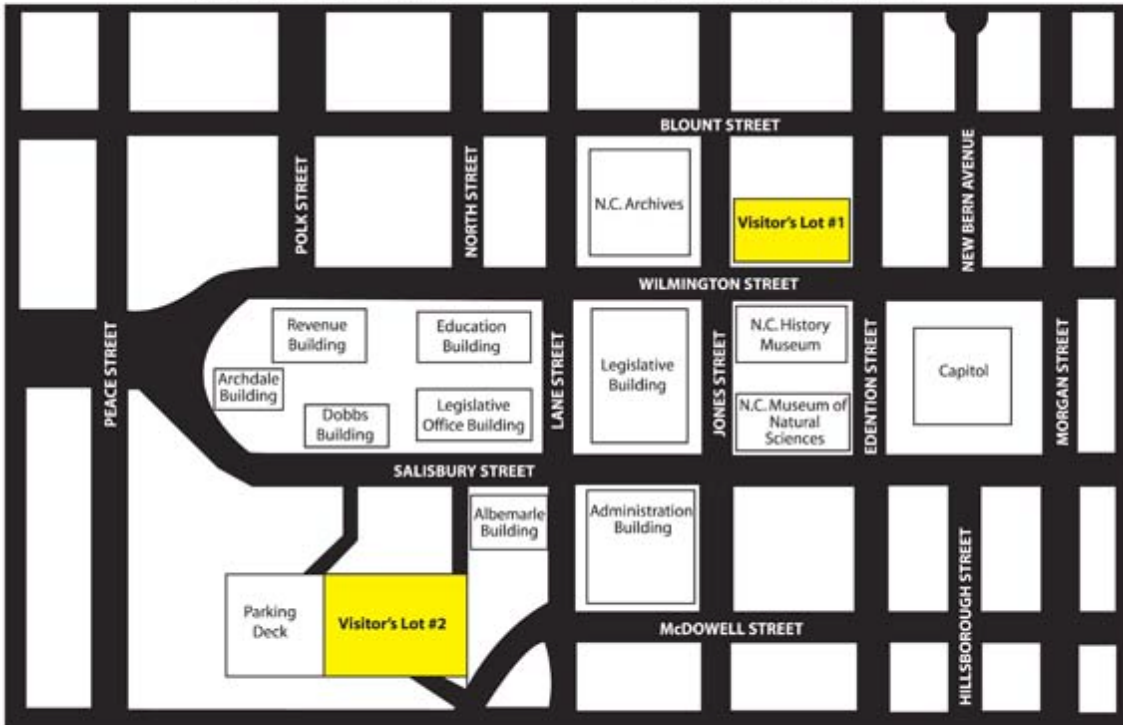

Visitor Parking

STATE GOVERNMENT VISITOR PARKING LOTS

\$1.00 per hour and \$8.00 maximum per day (\$8.00 Lost Ticket)
Parking Attendant on duty 8:30 a.m. - 6:30 p.m. Monday-Friday

Visitor Lot #1
City block bounded by Wilmington, Jones,
Blount and Edenton Streets
Entrance from Jones and Edenton Street

Visitor #2
329 North Salisbury Street
Ground Level of Parking Lot 75
Entrance from Salisbury and McDowell Streets

All other lots reserved for employee parking. Towing enforced M-F, 7 a.m. - 5 p.m.